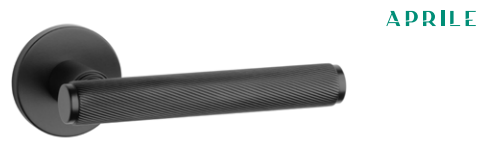

KERRIA rozetă R SLIM 7MM	BK	KG	GYM	FB
preț net în lei				
cod: AS KERRIA R 7S	771,96	926,34	859,96	902,96
AS R 7S OB 	65,85	79,03	79,03	79,03
AS R 7S PZ 	65,85	79,03	79,03	79,03
AS R 7S WC 	113,13	129,59	129,59	129,59